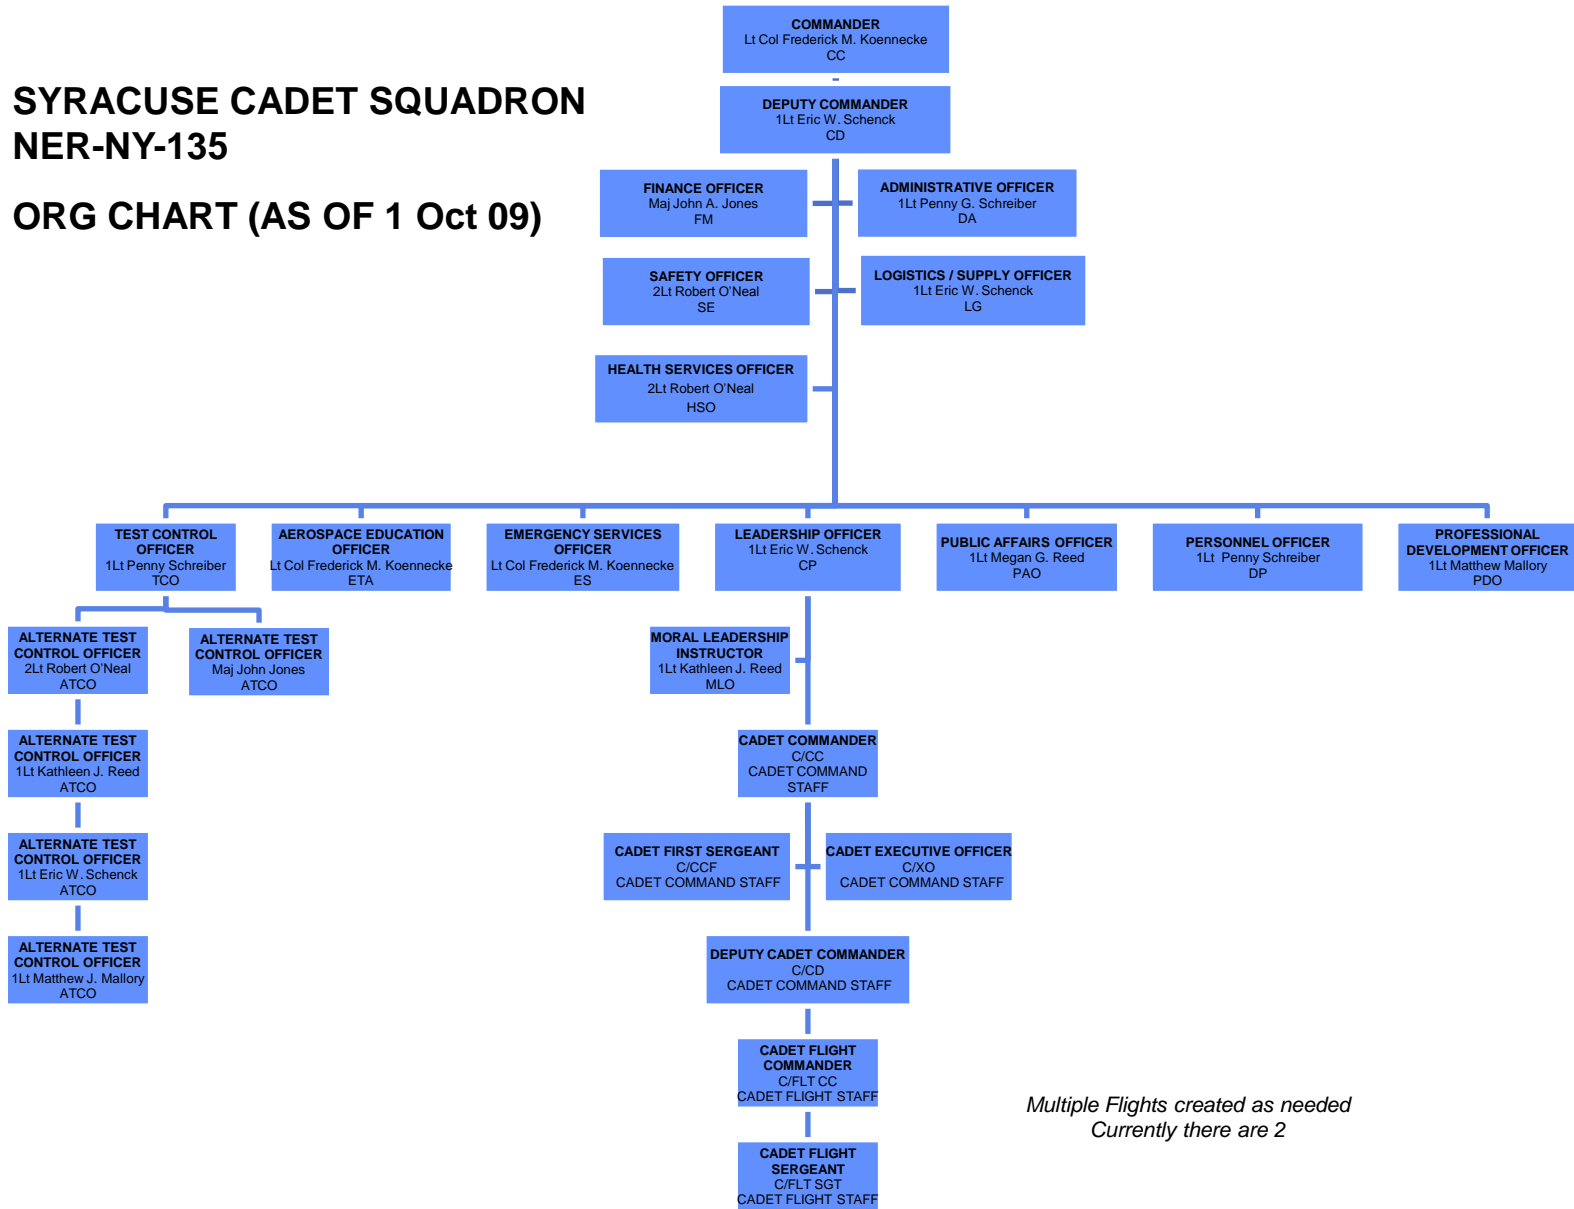

SYRACUSE CADET SQUADRON NER-NY-135

ORG CHART (AS OF 1 Oct 09)

*Multiple Flights created as needed
Currently there are 2*